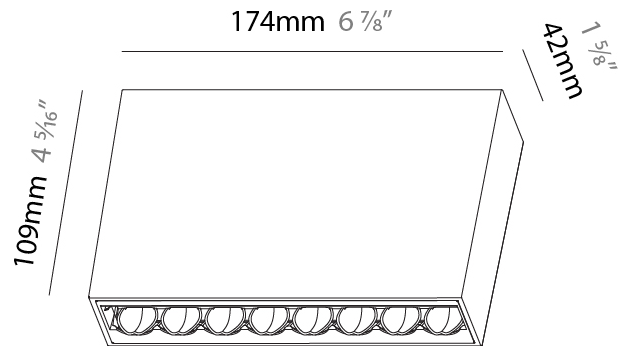

GENERAL

Series: Magiq Hollow Wallwash
Subseries: Magiq Hollow Wallwash
Brand: Prolicht
Division: Architectural
Mounting Type: Surface
Mounting Location: Ceiling
Subcategory: Wallwash

PHYSICAL

Shape: Rectangle
Length (mm): 174
Length (in): 6 ⁷/₈
Width (mm): 42
Width (in): 1 ⁵/₈
Height (mm): 109
Height (in): 4 ⁵/₁₆
Light Distribution: Direct
Fixture Finish: SSR / BKV / CWI / CRY / HAB / UFT / ITA / RUA / FTG / MYG / LOD / PUS / FRO / FUP / KIA / POP / BLS / SPG / MEY / GOH / GUM / CHC / COM / ABZ / JAG / OBR / MOS / ROR
Holder Finish: WHI / BLK
Accent Finish: SSR / BKV / CWI / CRY / HAB / LAG / UFT / ITA / RUA / RUR / MIC / FTG / MYG / TWT / LOD / PUS / FRO / FUP / KIA / POP / BLS / SPG / MEY / GOH / GUM / CHC / COM / ABZ / JAG
Fixture Material: Aluminum Die Cast

ELECTRICAL

Lamp Type: LED (Zhaga Standard)
Input Wattage (W): 19
Total Output Wattage (W): 17.3
Dimming: Tri-Mode (Non-Dimming and Phase Dimming (120Vac only) and 0-10V Dimming)
Driver Included: Yes
Driver Location: Integrated
Driver Type: Constant Current - Universal
Driver Class: Class 1
Input Voltage (V): 120 - 277
Constant Current (MA): 700mA

LED

Number of LEDs: 4
Color Temperature (°K): 2700 / 3000 / 3500 / 4000
Max. Delivered Lumen (lm): 1270 / 1270 / 1513 / 1544
Nominal Lumen (lm): 1492 / 1492 / 1778 / 1814
CRI: >90 CRI
Efficiency (%): 80
Lamp Life (hrs): 50000

OPTICAL

Adjustability: Fixed

RATINGS AND CERTIFICATIONS

Certified By: Certified for North American Standards
IP rating: IP20