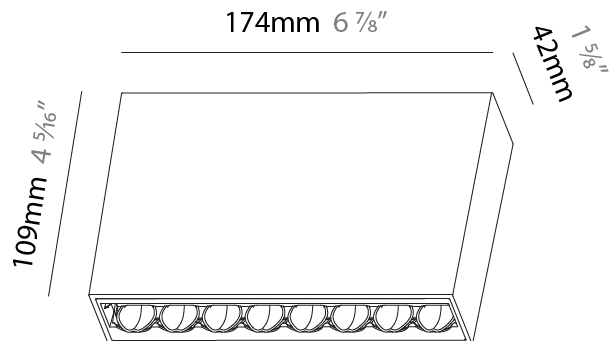

GENERAL

Series: Magiq Hollow Wallwash
Subseries: Magiq Hollow Wallwash
Brand: Prolicht
Division: Architectural
Mounting Type: Surface
Mounting Location: Ceiling
Subcategory: Wallwash

PHYSICAL

Shape: Rectangle
Length (mm): 174
Length (in): 6 ⁷/₈
Width (mm): 42
Width (in): 1 ⁵/₈
Height (mm): 109
Height (in): 4 ⁵/₁₆
Light Distribution: Direct
Fixture Finish: SSR / BKV / CWI / CRY / HAB / UFT / ITA / RUA / FTG / MYG / LOD / PUS / FRO / FUP / KIA / POP / BLS / SPG / MEY / GOH / GUM / CHC / COM / ABZ / JAG / OBR / MOS / ROR
Holder Finish: WHI / BLK
Fixture Material: Aluminum Die Cast

ELECTRICAL

Lamp Type: LED (Zhaga Standard)
Input Wattage (W): 19
Total Output Wattage (W): 17.3
Dimming: Tri-Mode (Non-Dimming and Phase Dimming (120Vac only) and 0-10V Dimming)
Driver Included: Yes
Driver Location: Integrated
Driver Type: Constant Current - Universal
Driver Class: Class 1
Input Voltage (V): 120 - 277
Constant Current (MA): 700mA

LED

Number of LEDs: 4
Color Temperature (°K): 2700 / 3000 / 3500 / 4000
Max. Delivered Lumen (lm): 1270 / 1270 / 1513 / 1544
Nominal Lumen (lm): 1492 / 1492 / 1778 / 1814
CRI: >90 CRI
Efficiency (%): 80
Lamp Life (hrs): 50000

OPTICAL

Adjustability: Fixed

RATINGS AND CERTIFICATIONS

Certified By: Certified for North American Standards
IP rating: IP20