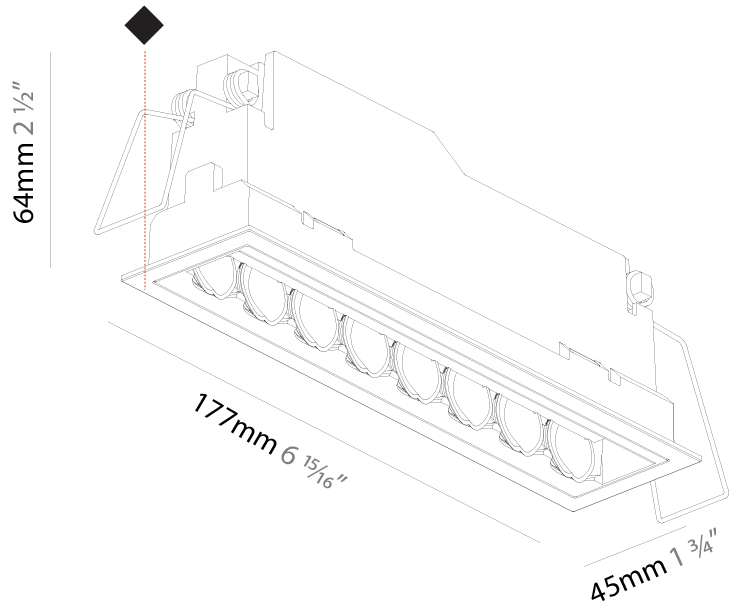

GENERAL

Series: Magiq Hollow Wallwash
Subseries: Magiq Hollow Wallwash
Brand: Prolicht
Division: Architectural
Mounting Type: Recessed
Mounting Location: Ceiling
Subcategory: Wallwash

PHYSICAL

Shape: Rectangle
Length (mm): 177
Length (in): 6 ¹⁵/₁₆
Width (mm): 45
Width (in): 1 ³/₄
Height (mm): 64
Height (in): 2 ¹/₂
Ceiling Thickness (mm): 5 - 30
Ceiling Thickness (in): 1/16 - 1 3/16
Min. Recessing Depth (mm): 100
Min. Recessing Depth (in): 3 ¹⁵/₁₆
Light Distribution: Downlight
Fixture Finish: SSR / BKV / CWI / CRY / HAB / UFT / ITA / RUA / FTG / MYG / LOD / PUS / FRO / FUP / KIA / POP / BLS / SPG / MEY / GOH / GUM / CHC / COM / ABZ / JAG / OBR / MOS / ROR
Fixture Material: Aluminum Die Cast
Cut-out Measurements: 170mm / 6 11/16" x 38mm / 1 1/2"

ELECTRICAL

Lamp Type: LED (Zhaga Standard)
Input Wattage (W): 19
Total Output Wattage (W): 17.2
Dimming: Tri-Mode (Non-Dimming and Phase Dimming (120Vac only) and 0-10V Dimming)
Driver Included: No
Driver Location: Remote
Driver Type: Constant Current - Universal
Driver Class: Class 2
Input Voltage (V): 120 - 277
Constant Current (MA): 700

LED

Number of LEDs: 8
Color Temperature (°K): 2700 / 3000 / 3500 / 4000
Max. Delivered Lumen (lm): 1270 / 1270 / 1513 / 1544
Nominal Lumen (lm): 1492 / 1492 / 1778 / 1814
CRI: >90 CRI
Lamp Life (hrs): 50000

OPTICAL

RATINGS AND CERTIFICATIONS

Certified By: CSA Certified to UL and CSA Standards
IP rating: IP20

100mm
3 ¹⁵/₁₆"

5 - 30 mm
³/₁₆" - 1 ³/₁₆"

170mm x 38mm
6 ¹¹/₁₆" x 1 ¹/₂"